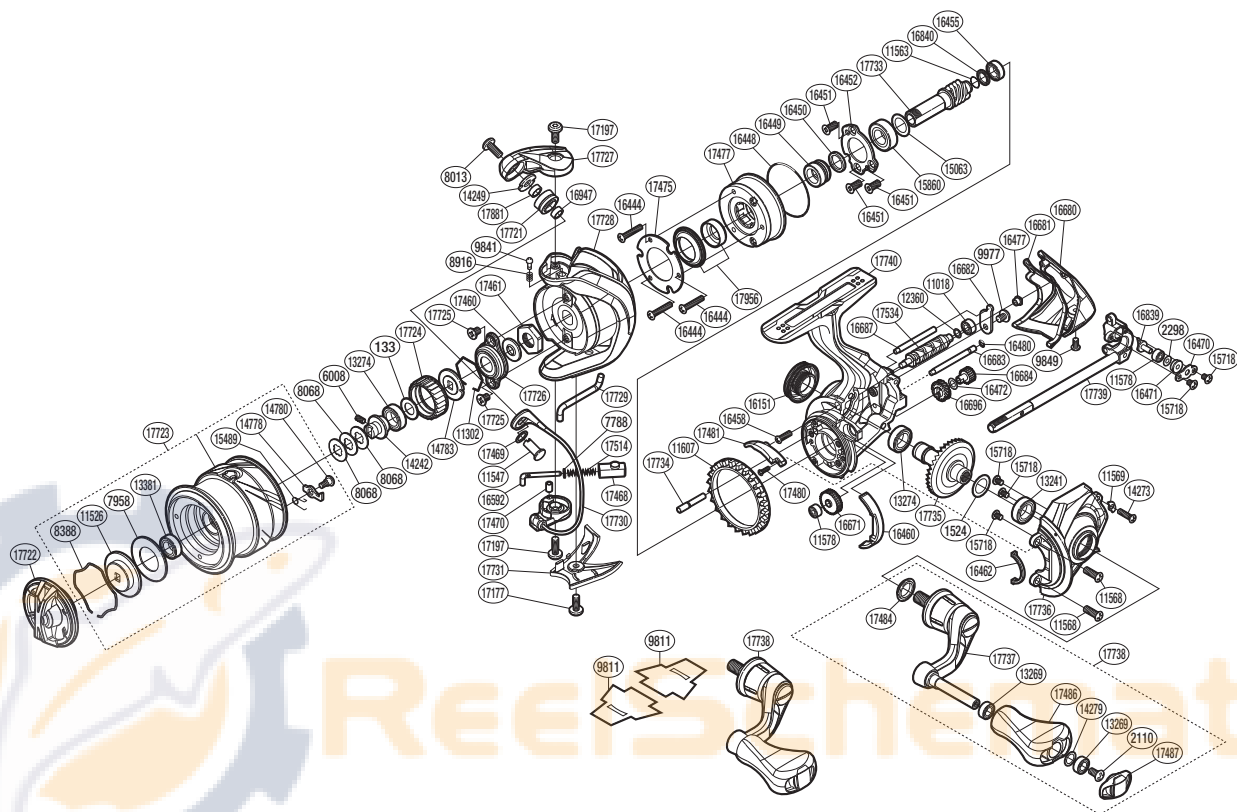

SHIMANO

Vanquish

SA-RB

VANQ-C2000S

Please note that the number of adjusting washers may not be the same as shown in the exploded views. (Adjustment will vary with each individual product.)

(51SH341901X)

Part No.	Description	Part No.	Description	Part No.	Description
RD 0133	Anti-Reverse Pawl Spacer	RD15860	Ball Bearing	RD17480	Screw
RD 1524	Washer	RD16151	Handle Screw Cap	RD17481	Bail Trip Strike
RD 2110	Screw	RD16444	Screw	RD17484	Handle Shaft Seal
RD 2298	Spacer	RD16448	O Ring	RD17486	Handle Knob
RD 6008	Set Screw	RD16449	Roller Clutch Inner	RD17487	Handle Knob Seal
RD 7788	Spring Guide A Support	RD16450	Roller Clutch Inner Spacer	RD17514	Bail Spring
RD 7958	Drag Washer	RD16451	Screw	RD17534	Worm Shaft
RD 8013	Screw	RD16452	Bearing Retainer	RD17721	Line Roller(With Bearing)
RD 8068	Spool Washer	RD16455	Ball Bearing	RD17722	Drag Knob
RD 8388	Drag Washers Retainer	RD16458	Screw	RD17723	Spool Assembly
RD 8916	Click Spring	RD16460	Friction Ring Spacer	RD17724	Drag Click Ratchet
RD 9841	Click Pin	RD16462	Flange Water Proof	RD17725	Screw
RD 9849	Screw	RD16470	Oscillating Pawl Cover	RD17726	Rotor Nut Lock Plate
RD 9977	Screw	RD16471	Oscillating Slider Bushing	RD17727	Bail Arm
RD11018	Ball Bearing	RD16472	Washer	RD17728	Rotor
RD11302	Ratchet Spring	RD16477	Rear Protector Collar	RD17729	Bail Trip Lever
RD11526	Key Washer	RD16480	O Ring	RD17730	Bail Assembly
RD11547	Line Roller Support	RD16592	Bail Spring Guide A	RD17731	Bail Hold Support Guard
RD11563	Worm Shaft Ring	RD16671	Idle Gear	RD17733	Pinion Gear
RD11568	Screw	RD16680	Rear Protector	RD17734	Idle Gear B Shaft
RD11569	Screw Washer	RD16681	Rear Shield	RD17735	Drive Gear
RD11578	Ball Bearing	RD16682	Worm Shaft Retainer	RD17736	Side Cover
RD11607	Friction Ring	RD16683	Oscillating Guide B	RD17737	Handle Shank Assembly
RD12360	Washer	RD16684	Idle Gear B S	RD17738	Handle Assembly
RD13241	Ball Bearing	RD16687	Oscillating Guide A	RD17739	Main Shaft Assembly
RD13269	Ball Bearing	RD16696	Idle Gear B L	RD17740	Body
RD13274	Ball Bearing	RD16839	Oscillating Pawl	RD17881	Bearing Spacer
RD13381	Ball Bearing	RD16840	Pinion Gear Spacer	RD17956	Roller Clutch Water Proof Set
RD14242	Bearing Bushing	RD16947	Bearing Spacer		
RD14249	Line Roller Plate	RD17177	Screw		
RD14273	Screw	RD17197	Screw	RD 9811	Reel Seat Spacer (accessory)
RD14279	Washer	RD17460	Bearing Water Proof		
RD14778	Drag Click	RD17461	Rotor Nut		
RD14780	Screw	RD17468	Bail Spring Seat		
RD14783	Spool Support	RD17469	Washer	PK 0365	Gear Set
RD15063	Spacer	RD17470	Bail Spring Guide A Bush	PK 0366	Bearing Set
RD15489	Drag Click Spring	RD17475	Roller Clutch Reinforce	PK 0367	Oscillation Set
RD15718	Screw	RD17477	Roller Clutch Assembly	PK 0400	Line Roller Set